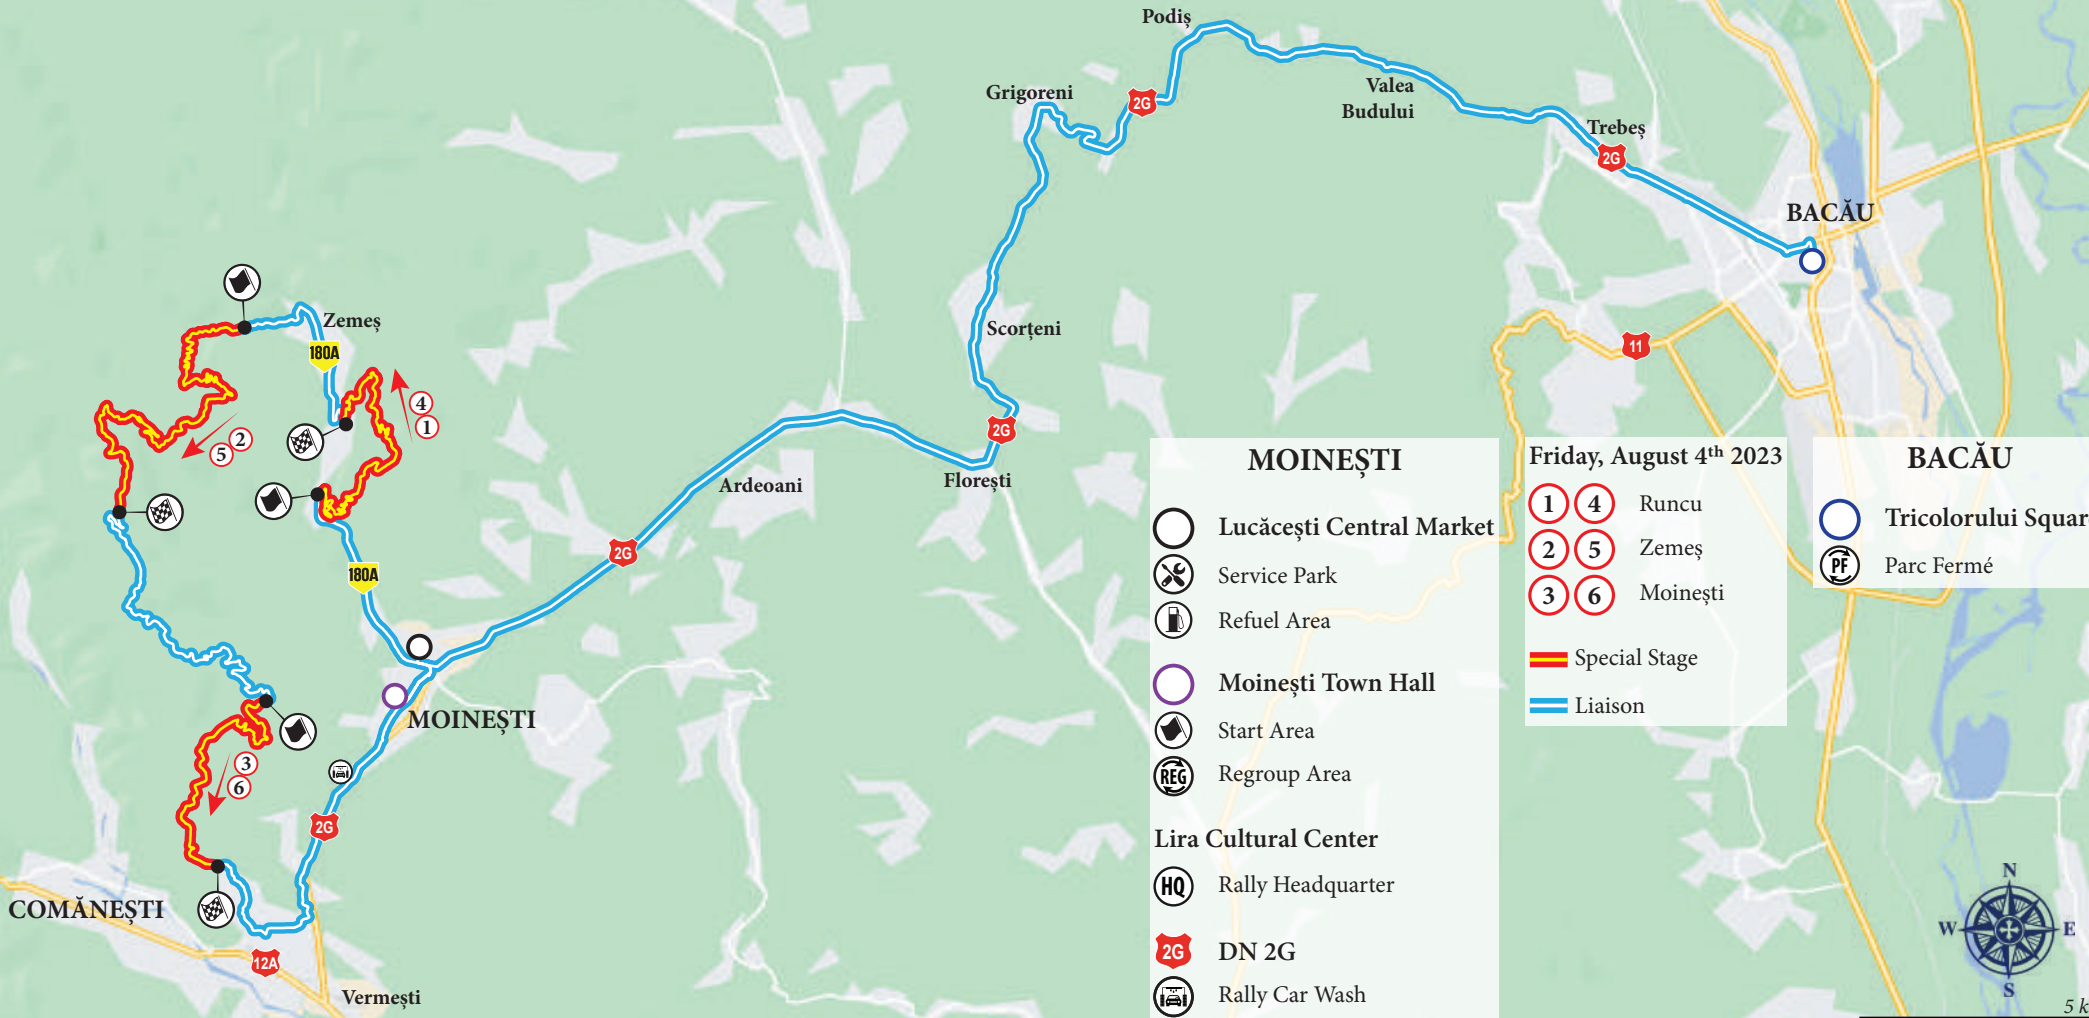

13

4-5
AUGUST
2023

RALIUL MOLDOVEI Bacău

JUDEȚUL BACĂU

DEEMAN
www.raliul-moldovei.ro

LEG 1 MAP

- ### MOINEȘTI
- Lucăcești Central Market
 - ⚙️ Service Park
 - ⛽ Refuel Area
 - 🏠 Moinești Town Hall
 - 🏠 Start Area
 - 🔄 Regroup Area
 - 🏠 Lira Cultural Center
 - 🏠 Rally Headquarter
 - 🚗 DN 2G
 - 🚿 Rally Car Wash

- ### Friday, August 4th 2023
- | | | |
|---|---|----------|
| 1 | 4 | Runcu |
| 2 | 5 | Zemeș |
| 3 | 6 | Moinești |
- 🚦 Special Stage
 - 🛣️ Liaison

- ### BACĂU
- Tricolorului Square
 - Ⓜ️ Parc Fermé